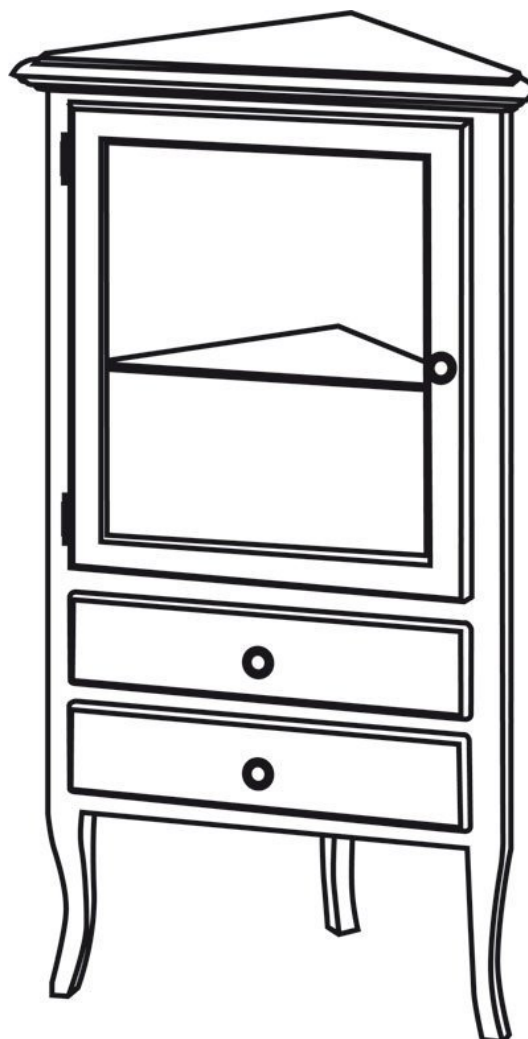

**RETRO Corner Storage Unit 60x120x47cm, left/old
white**

 **SAPHO**

Order code: 1692

Basic information

Brand: Sapho
Series: RETRO

Size

Width: 600 mm
Height: 1200 mm
Depth: 470 mm

Properties

Colour: White
Decor: Antique white
Material: Solid wood/veneer
Installation: Freestanding
Type of cabinet: Corner
Package contains: Handle
Weight / Piece: 27.41 kg
Packaging: 1 Piece
Warranty: 2 years

RETRO Corner Storage Unit 60x120x47cm, left/old
white

Technical sheet