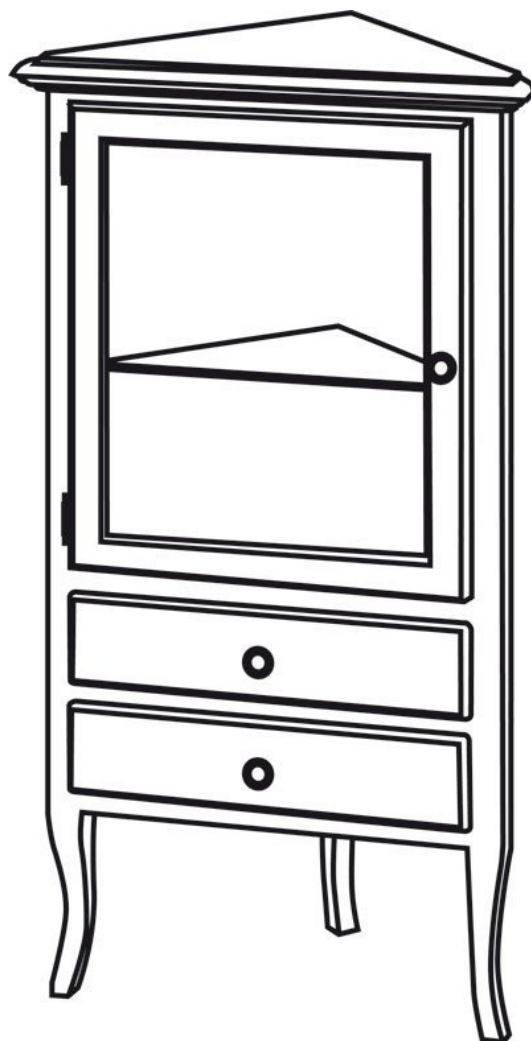

RETRO Corner Storage Unit 60x120x47cm, left/old white

 **SAPHO**

Order code: 1692

Basic information

Brand: Sapho
Series: RETRO

Size

Width: 600 mm
Height: 1200 mm
Depth: 470 mm

Properties

Colour: White
Decor: Antique white
Material: Solid wood/veneer
Installation: Freestanding
Type of cabinet: Corner
Package contains: Handle
Weight / Piece: 27.41 kg
Packaging: 1 Piece
Warranty: 2 years

RETRO Corner Storage Unit 60x120x47cm, left/old
white

Technical sheet