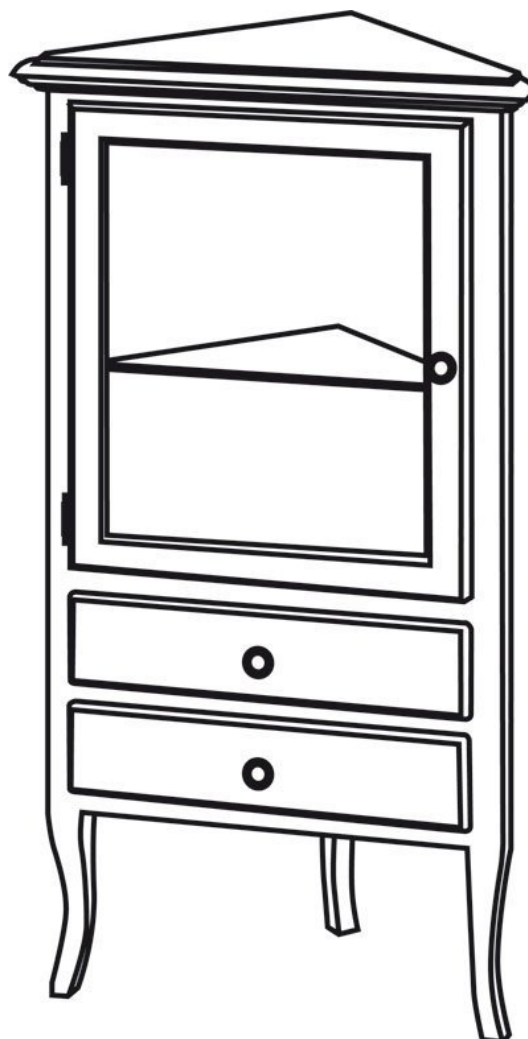

# RETRO Corner Storage Unit 60x120x47cm, left/old white

 **SAPHO**

Order code: 1692

## Size

Width: 600 mm  
Height: 1200 mm  
Depth: 470 mm

## Properties

Colour: White  
Decor: Antique white  
Material: Solid wood/veneer  
Installation: Freestanding  
Type of cabinet: Corner  
Package contains: Handle  
Weight / Piece: 27.41 kg  
Packaging: 1 Piece  
Warranty: 2 years

RETRO Corner Storage Unit 60x120x47cm, left/old  
white

Technical sheet