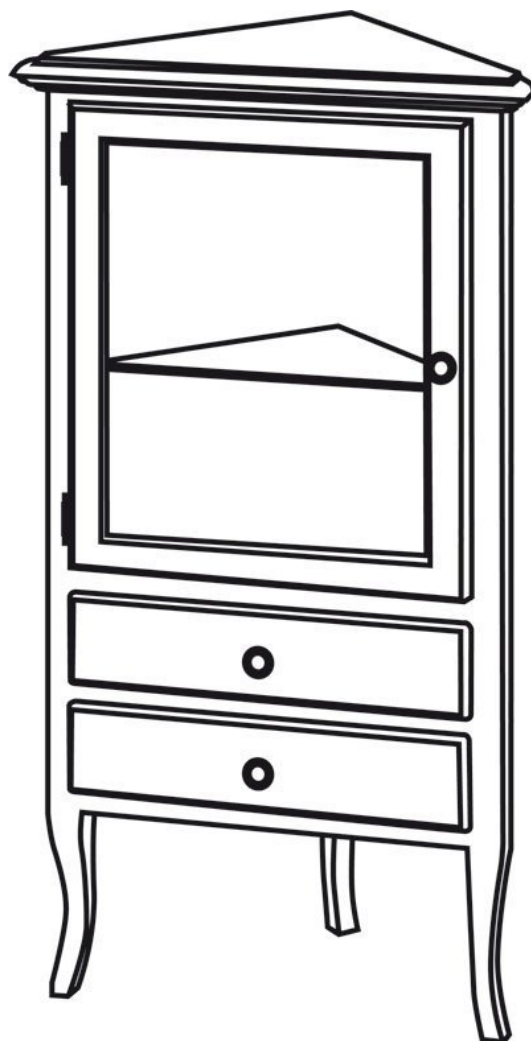

**RETRO Corner Storage Unit 60x120x47cm, left/old
white**

 **SAPHO**

Order code: 1692

Basic information

Brand: Sapho
Series: RETRO

Size

Width: 600 mm
Height: 1200 mm
Depth: 470 mm

Properties

Colour: White
Decor: Antique white
Material: Solid wood/veneer
Installation: Freestanding
Type of cabinet: Corner
Package contains: Handle
Weight / Piece: 27.41 kg
Packaging: 1 Piece
Warranty: 2 years

RETRO Corner Storage Unit 60x120x47cm, left/old
white

Technical sheet