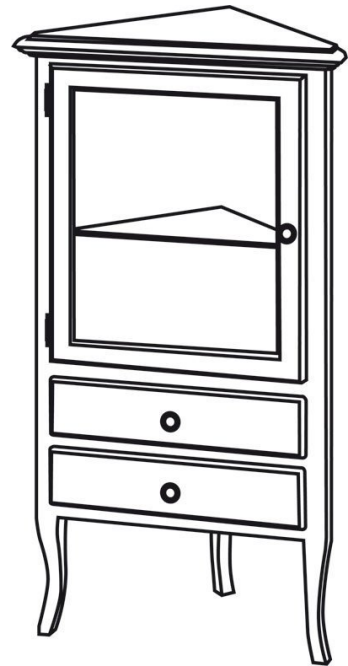

## RETRO Corner Storage Unit 60x120x47cm, left/old white

Order code: 1692

### Size

Width: 600 mm  
 Height: 1200 mm  
 Depth: 470 mm

### Properties

Colour: White  
 Decor: Antique white  
 Material: Solid wood/veneer  
 Warranty: 2 years