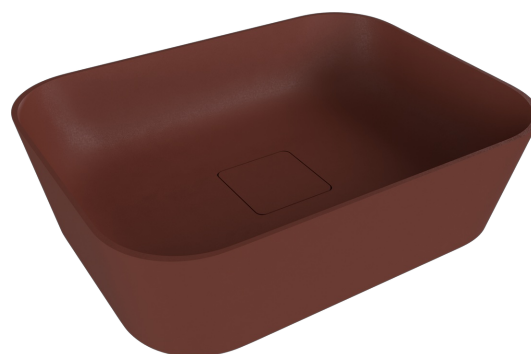

BANERA SQUARE Countertop-Washbasin, Cast Marble, 50x36cm, matt brown

Order code: 14596.71

Size

Width: 495 mm

Height: 155 mm

Depth: 345 mm

Properties

Colour: Brown

Material: Cast marble

Warranty: 2 years