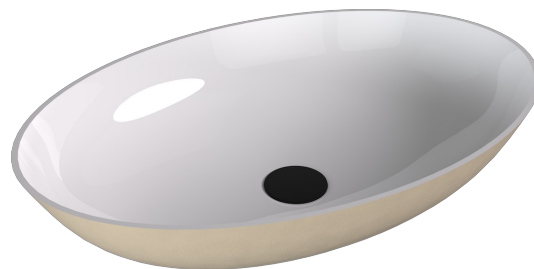

## BANERA OVAL Countertop-Washbasin, Cast Marble, 60x40cm, white/matt beige

Order code: 14397.82

### Size

Width: 600 mm

Height: 145 mm

Depth: 400 mm

### Properties

Colour: Beige

Material: Cast marble

Warranty: 2 years