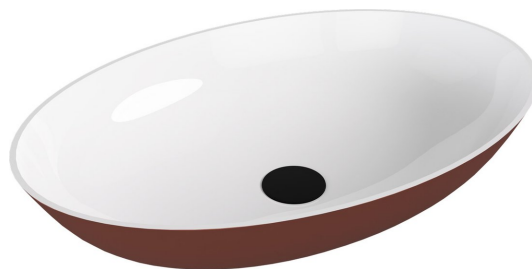

**BANERA OVAL countertop washbasin, cast marble,
60x40cm, white/brown matt**

Order code: 14397.72

Basic information

Brand: Polysan
Series: UNITY CONCEPT

Size

Width: 600 mm
Height: 145 mm
Depth: 400 mm

Properties

Colour: Brown
Material: Cast marble
Installation: Freestanding
Type of washbasin: Countertop washbasin
Tap hole: Without tap hole
Overflow: No
Shape: Oval/Ellipse
Weight / Piece: 13.59 kg
Packaging: 1 Piece
Warranty: 2 years

BANERA OVAL countertop washbasin, cast marble,
60x40cm, white/brown matt

Technical sheet