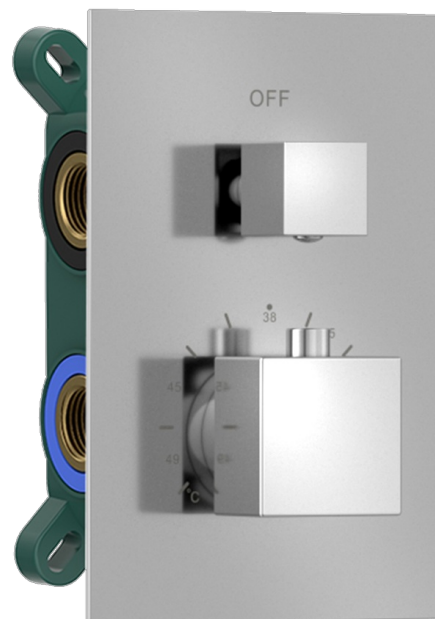

**LATUS Concealed Thermostatic Shower Mixer Tap, Installation Box, 3 Outlets,
chrome**

Order code: 1102-33

Size

Width: 120 mm

Height: 170 mm

Properties

Colour: Chrome

Material: Brass

Warranty: 6 years

Technical sheet