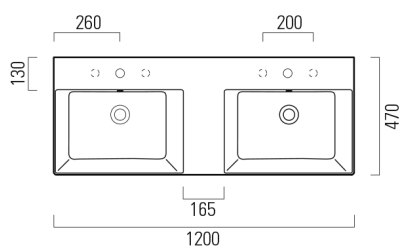

KUBE X double ceramic washbasin 120x47cm, no tap hole, black matt

Order code: 9425026

Size

Width: 1200 mm
Height: 160 mm
Depth: 470 mm

Properties

Colour: Black
Material: Ceramic
Warranty: 2 years

Technical sheet