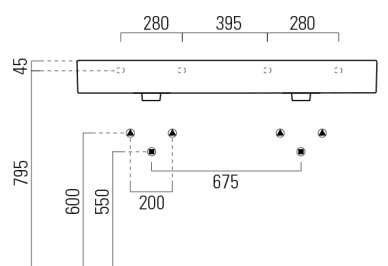

KUBE X double ceramic washbasin 120x47cm, no tap hole, black matt

Order code: 9425026

Size

Width: 1200 mm
Height: 160 mm
Depth: 470 mm

Properties

Colour: Black
Material: Ceramic
Warranty: 2 years

Technical sheet