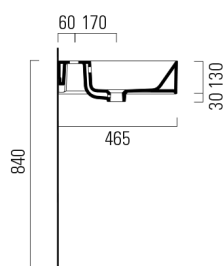

KUBE X double ceramic washbasin 120x47cm, no tap hole, black matt

Order code: 9425026

Size

Width: 1200 mm
Height: 160 mm
Depth: 470 mm

Properties

Colour: Black
Material: Ceramic
Warranty: 2 years

Technical sheet