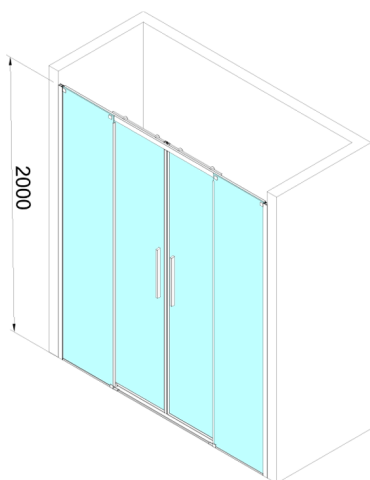

ALTIS BLACK sliding shower door 1770-1810mm, (H) 2000mm, clear glass

Order code: AL4512B

Size

Width: 1800 mm

Height: 2000 mm

Properties

Warranty: 2 years

Technical sheet