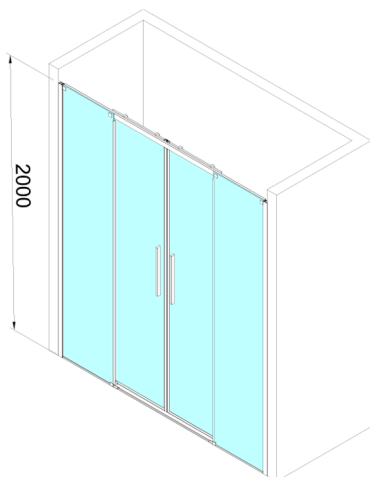

## ALTIS sliding shower door 1770-1810mm, (H) 2000mm, clear glass

**Order code:** AL4515C

**Size**

**Width:** 1800 mm  
**Height:** 2000 mm

**Properties**

**Warranty:** 2 years

### Technical sheet

Model	A	B	C
AL4415C/AL4412B	1670-1710	390	655
AL4515C/AL4512B	1770-1810	440	655