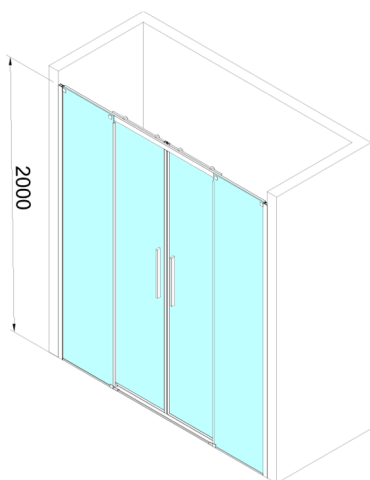

ALTIS BLACK sliding shower door 1670-1710mm, (H) 2000mm, clear glass

Order code: AL4412B

Size

Width: 1700 mm

Height: 2000 mm

Properties

Warranty: 2 years

Technical sheet