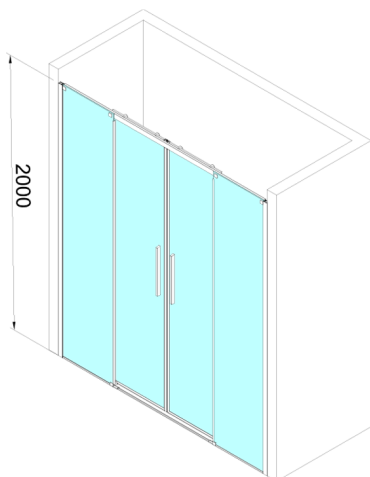

ALTIS sliding shower door 1670-1710mm, (H) 2000mm, clear glass

Order code: AL4415C

Size

Width: 1700 mm

Height: 2000 mm

Properties

Warranty: 2 years

Technical sheet