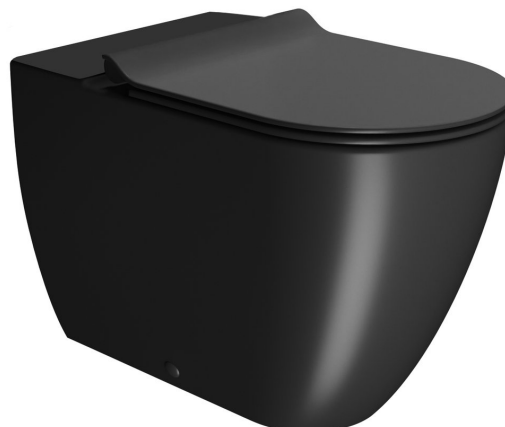

PURA WC combi, S-trap/P-trap, Swirlflush, 36x63cm, black dual-matt

Order code: 880626

Size

Width: 360 mm

Height: 420 mm

Depth: 630 mm

Properties

Colour: Black

Material: Ceramic

Warranty: 2 years