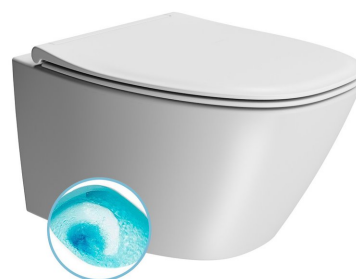

MODO wall hung toilet, Swirlflush, 37x54cm, white dual-matt

Order code: 841509

Size

Width: 370 mm
Height: 340 mm
Depth: 545 mm

Properties

Colour: White matt
Material: Ceramic
Warranty: 2 years

Technical sheet