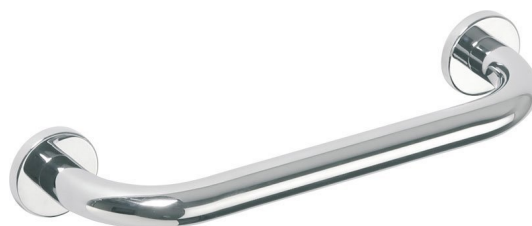

## X-ROUND E handle solid 450mm, chrome

**Order code:** XR500

### Basic information

**Brand:** Sapho  
**Series:** X-ROUND

### Size

**Width:** 500 mm  
**Height:** 55 mm  
**Depth:** 75 mm

### Properties

**Colour:** Chrome  
**Material:** Brass  
**Shape:** Circular  
**Type:** Grab rail  
**Installation:** Drilling  
**Weight / Piece:** 0.6 kg  
**Packaging:** 1 Piece  
**Warranty:** 10 years