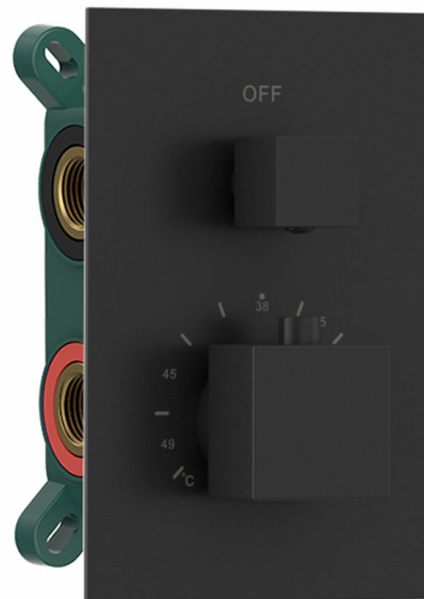

LATUS Concealed Thermostatic Shower Mixer Tap, Installation Box, 2 Outlets, black matt

Order code: 1102-32B

Size

Width: 120 mm

Height: 170 mm

Properties

Colour: Black matt

Material: Brass

Warranty: 6 years

Technical sheet