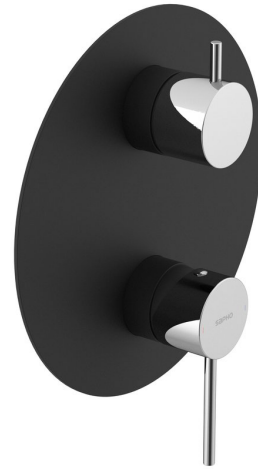

ULTRAMIX Concealed Shower Mixer Tap, 2-way, rotary switch, black matt/chrome

Order code: UT043BC

Size

Width: 190 mm

Height: 190 mm

Properties

Colour: Black matt

Material: Brass

Warranty: 6 years