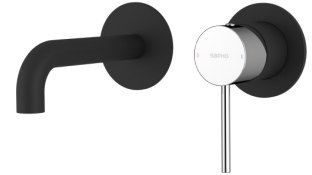

## ULTRAMIX concealed 2 hole washbasin mixer, spout 16cm, black matt/chrome

**Order code:** UT118BC

**Size**

**Depth:** 164 mm

**Properties**

**Colour:** Black matt

**Material:** Brass

**Warranty:** 6 years