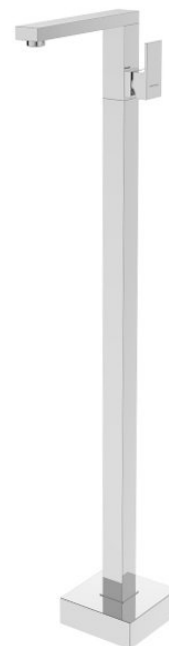

LATUS washbasin mixer into floor, chrome

Order code: 1102-75

Size

Height: 1040 mm

Properties

Colour: Chrome

Material: Brass

Warranty: 6 years