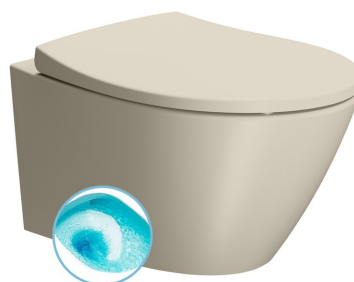

MODO wall hung toilet, Swirlflush, 37x52cm, creta dual-matt

Order code: 981608

Size

Width: 370 mm
Height: 340 mm
Depth: 520 mm

Properties

Colour: Beige
Material: Ceramic
Warranty: 2 years

Technical sheet