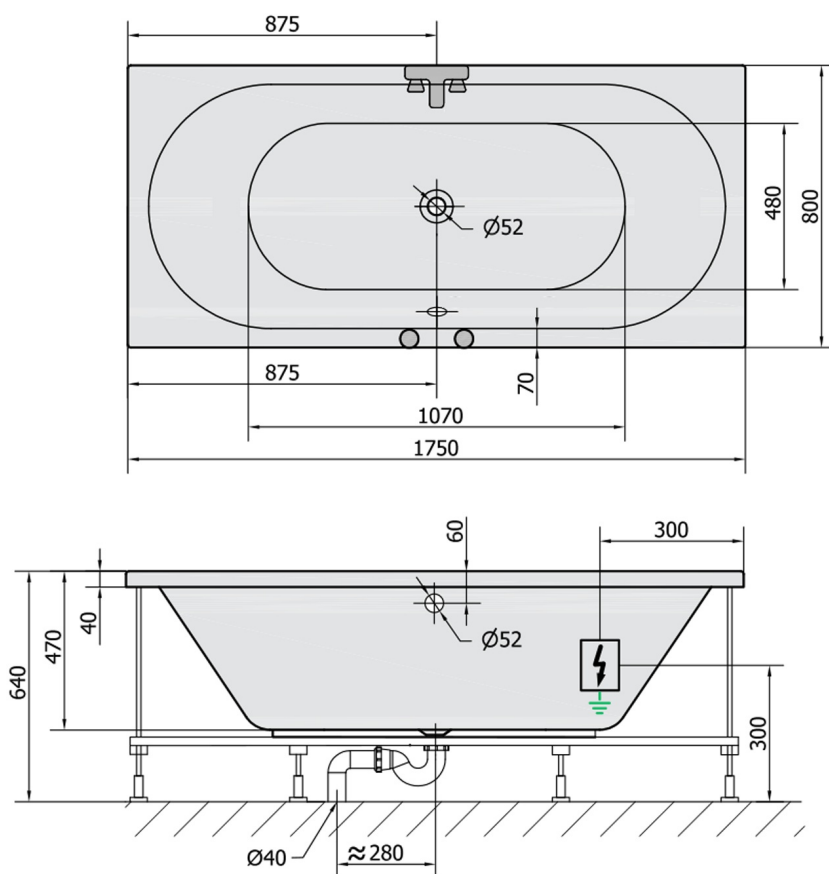

## VIVA B Whirlpool Bath, 175x80x47cm, Attraction Hydro-Air, chrome

Order code: 88119.4010

### Size

Length: 1750 mm  
 Width: 800 mm  
 Height: 470 mm  
 Volume: 235 l

### Technical sheet

VOLUME 245L