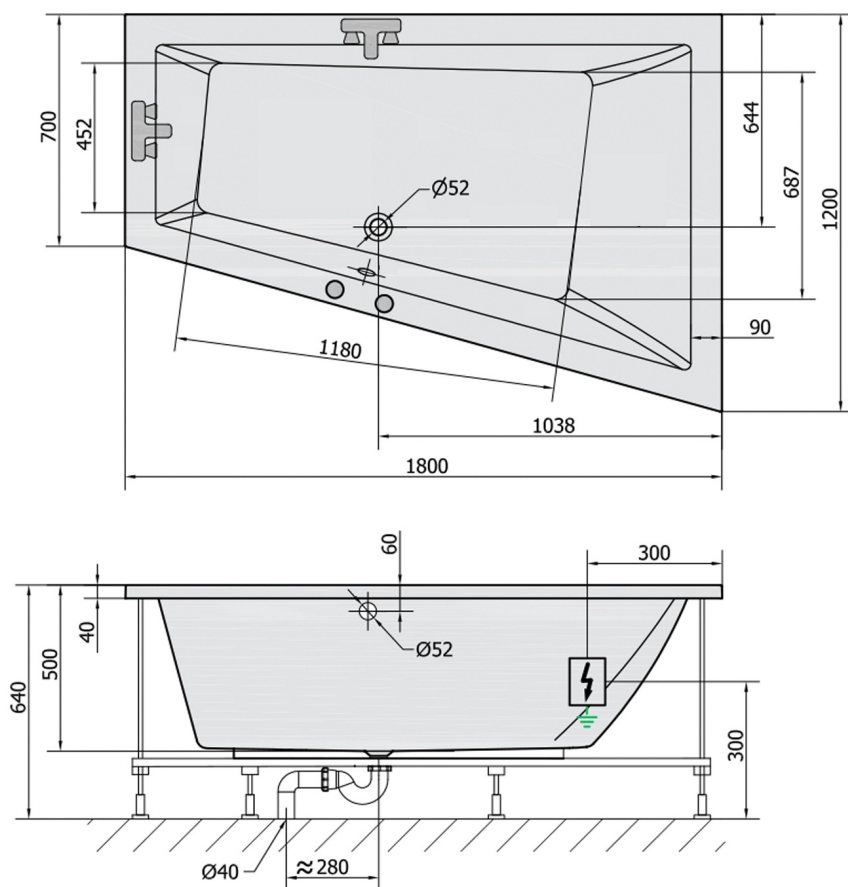

TRIANGLE Whirlpool Bath, 180x120x50cm, Highline Hydro-Air, chrome

Order code: 20611.6010

Size

Length: 1800 mm
 Width: 1200 mm
 Height: 500 mm
 Volume: 350 l

Properties

Colour: White
 Material: Acrylate
 Warranty: 2 years

Technical sheet

VOLUME 350L