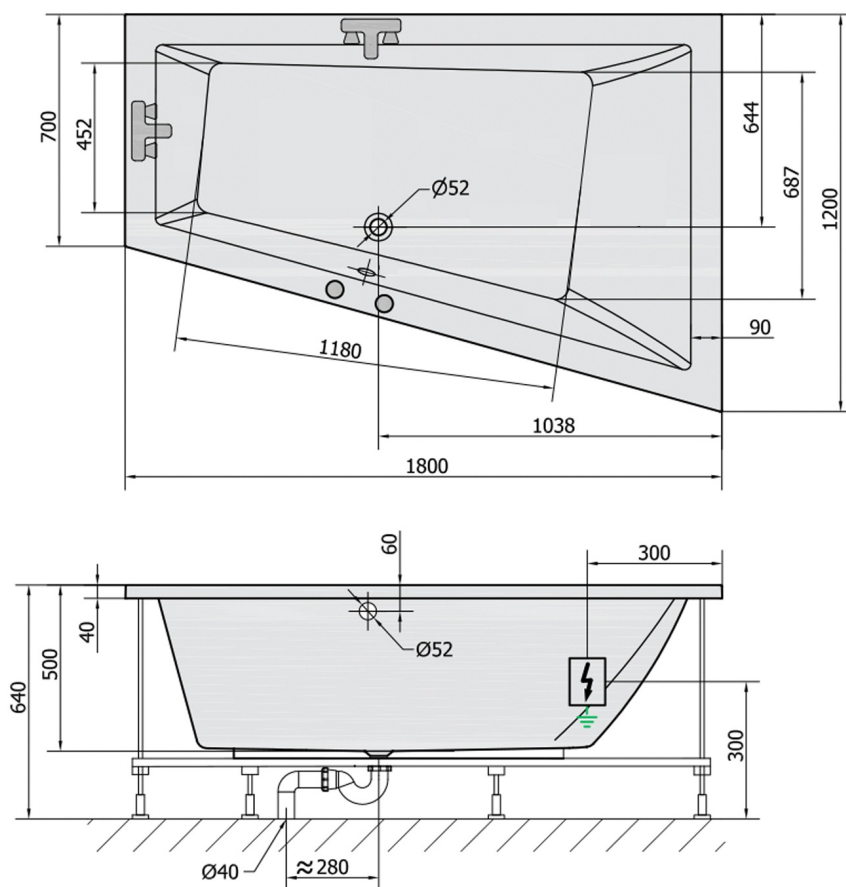

## TRIANGLR Whirlpool Bath, 180x120x50cm, Attraction Hydro, chrome

Order code: 20611.3010

### Size

Length: 1800 mm  
 Width: 1200 mm  
 Height: 500 mm  
 Volume: 350 l

### Technical sheet

VOLUME 350L