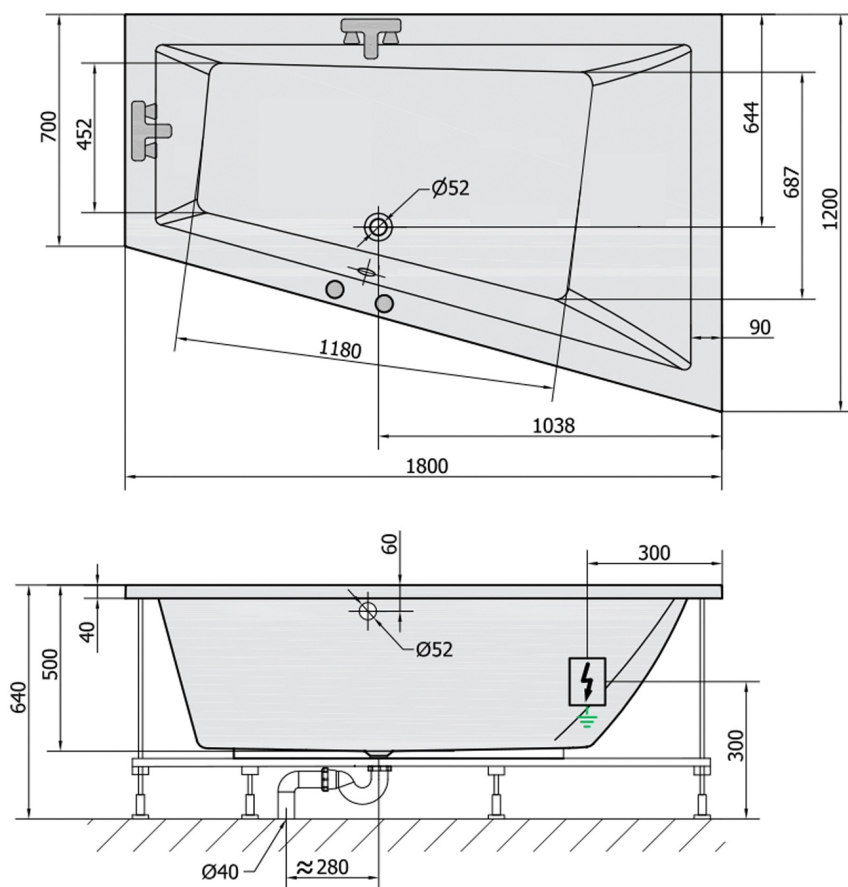

TRIANGLR Whirlpool Bath, 180x120x50cm, Active Hydro, chrome

Order code: 20611.1010

Size

Length: 1800 mm
 Width: 1200 mm
 Height: 500 mm
 Volume: 350 l

Properties

Colour: White
 Material: Acrylate
 Warranty: 2 years

Technical sheet

VOLUME 350L