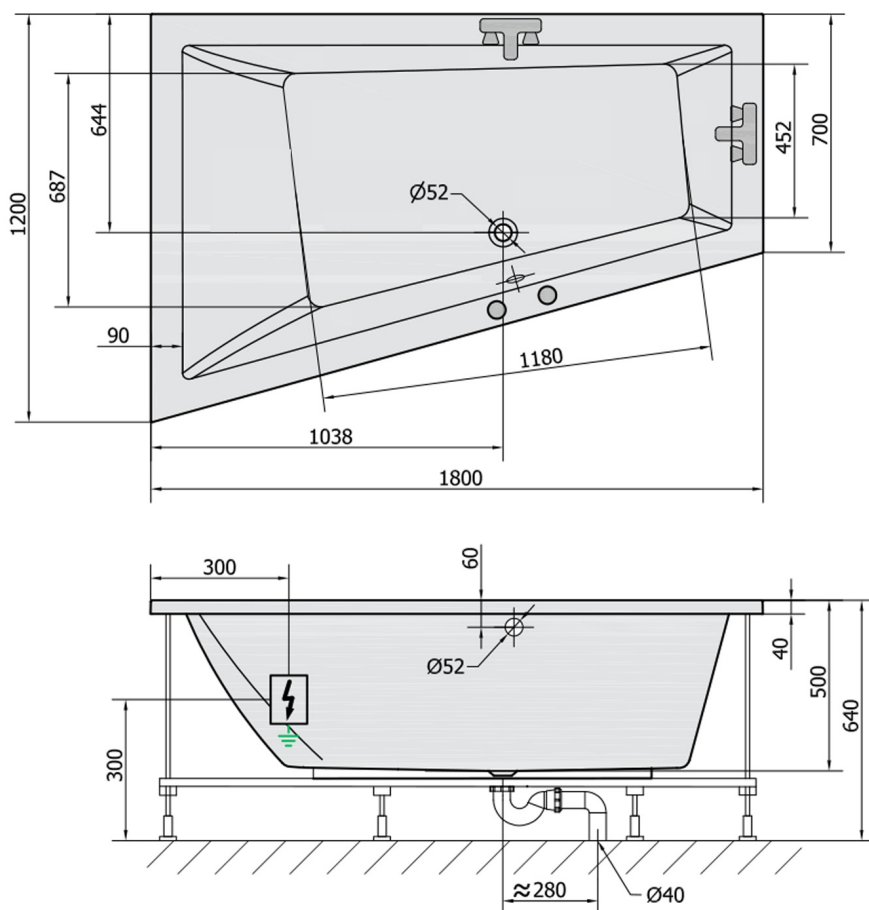

**TRIANG L Whirlpool Bath, 180x120x50cm, Highline Hydro-Air, chrome**

**Order code:** 19611.6010

**Size**

Length: 1800 mm  
 Width: 1200 mm  
 Height: 500 mm  
 Volume: 350 l

**Properties**

Colour: White  
 Material: Acrylate  
 Warranty: 2 years

**Technical sheet**

VOLUME 350L