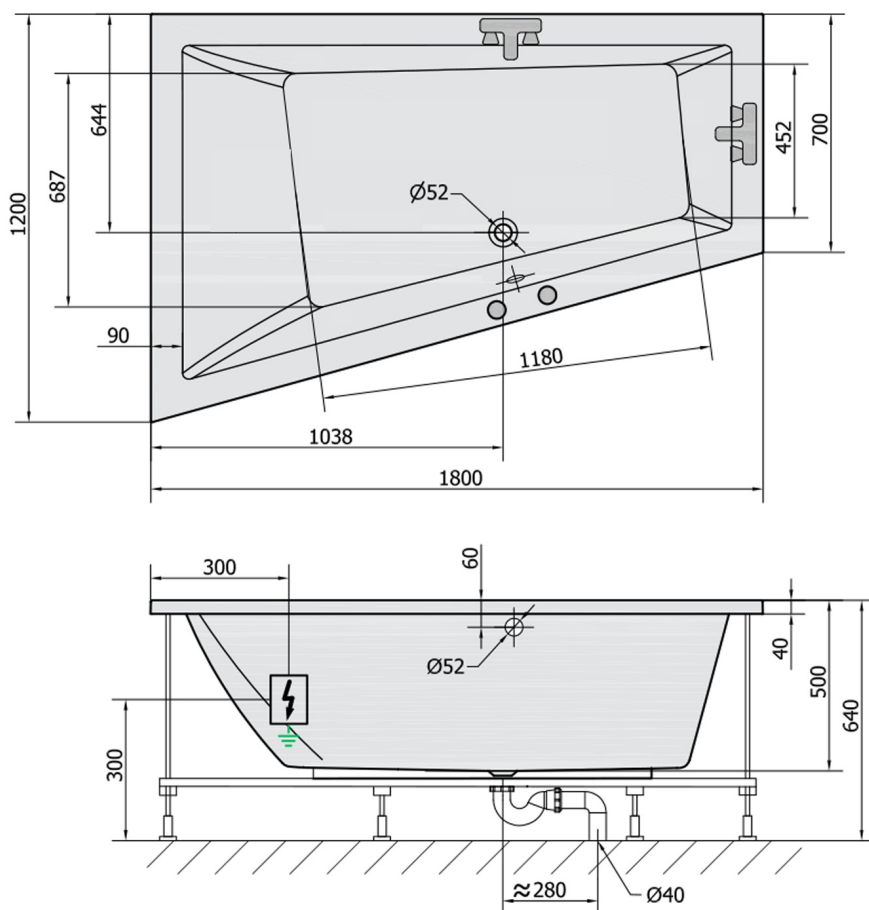

TRIANG L Whirlpool Bath, 180x120x50cm, Highline Hydro, chrome

Order code: 19611.5010

Size

Length: 1800 mm
 Width: 1200 mm
 Height: 500 mm
 Volume: 350 l

Properties

Colour: White
 Material: Acrylate
 Warranty: 2 years

Technical sheet

VOLUME 350L