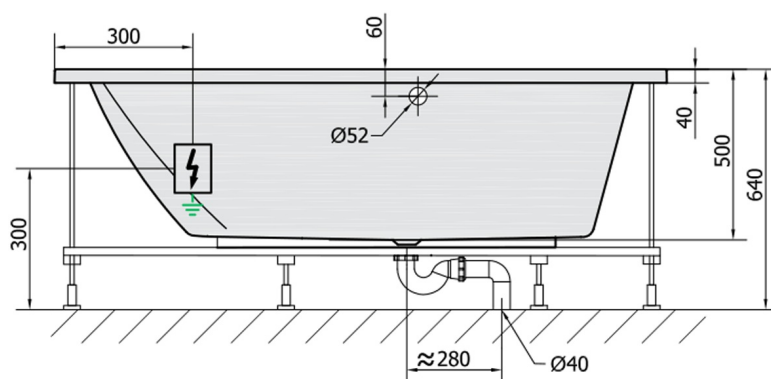

TRIANG L Whirlpool Bath, 180x120x50cm, Attraction Hydro-Air, chrome

Order code: 19611.4010

Size

Length: 1800 mm
 Width: 1200 mm
 Height: 500 mm
 Volume: 350 l

Properties

Colour: White
 Material: Acrylate
 Warranty: 2 years

Technical sheet

VOLUME 350L