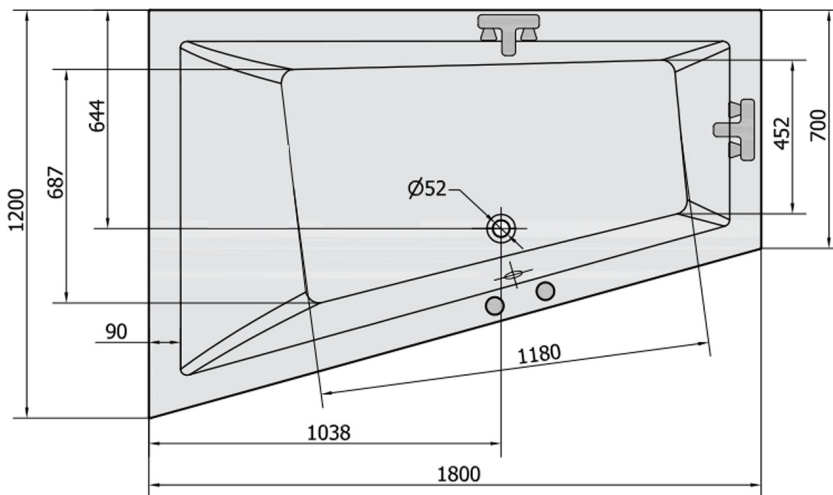

TRIANG L Whirlpool Bath, 180x120x50cm, Attraction Hydro-Air, chrome

Order code: 19611.4010

Size

Length: 1800 mm
 Width: 1200 mm
 Height: 500 mm
 Volume: 350 l

Properties

Colour: White
 Material: Acrylate
 Warranty: 2 years

Technical sheet

VOLUME 350L