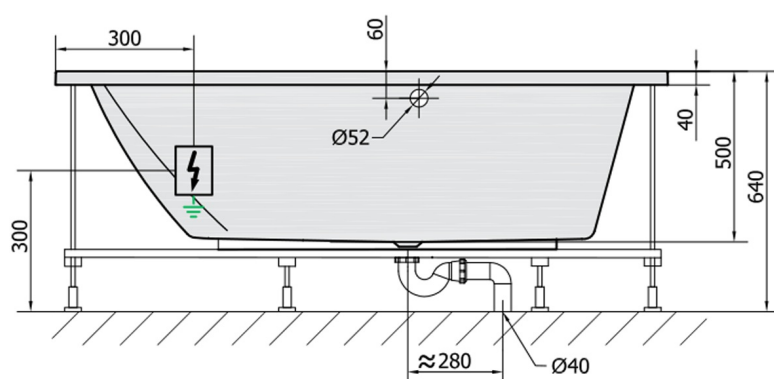

TRIANG L Whirlpool Bath, 180x120x50cm, Attraction Hydro, chrome

Order code: 19611.3010

Size

Length: 1800 mm
 Width: 1200 mm
 Height: 500 mm
 Volume: 350 l

Properties

Colour: White
 Material: Acrylate
 Warranty: 2 years

Technical sheet

VOLUME 350L