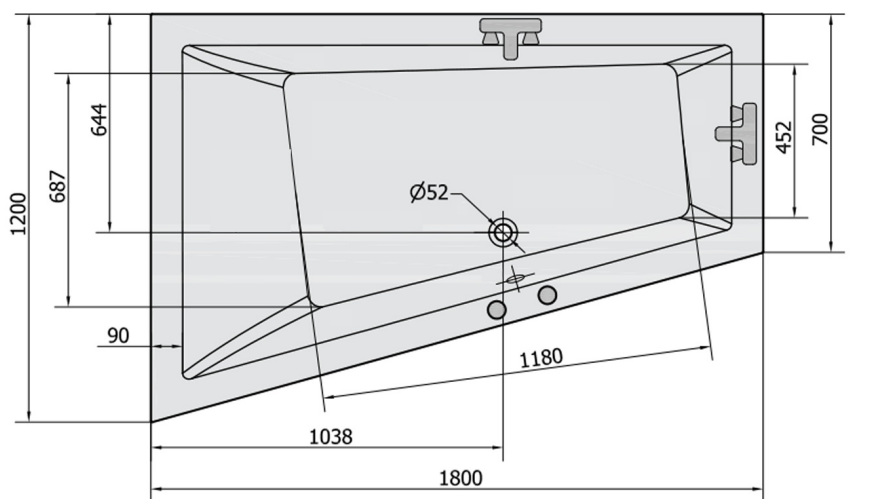

TRIANG L Whirlpool Bath, 180x120x50cm, Attraction Hydro, chrome

Order code: 19611.3010

Size

Length: 1800 mm
 Width: 1200 mm
 Height: 500 mm
 Volume: 350 l

Properties

Colour: White
 Material: Acrylate
 Warranty: 2 years

Technical sheet

VOLUME 350L