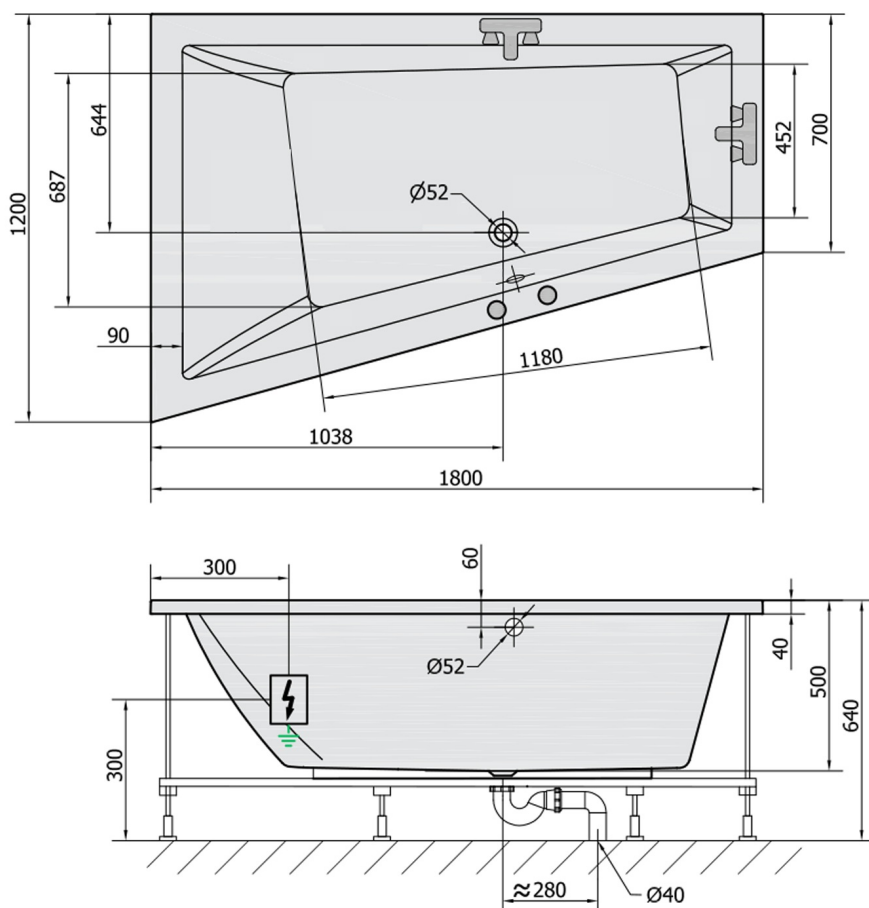

TRIANG L Whirlpool Bath, 180x120x50cm, Active Hydro-Air, chrome

Order code: 19611.2010

Size

Length: 1800 mm
 Width: 1200 mm
 Height: 500 mm
 Volume: 350 l

Properties

Colour: White
 Material: Acrylate
 Warranty: 2 years

Technical sheet

VOLUME 350L