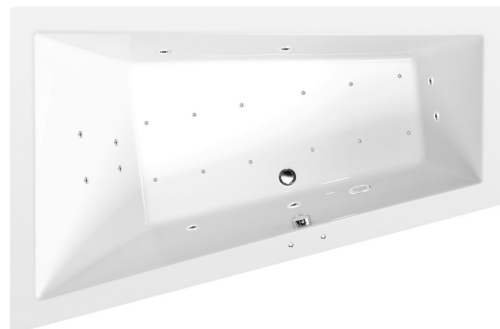

TRIANG L Whirlpool Bath, 180x120x50cm, Active Hydro-Air, chrome

Order code: 19611.2010

Size

Length: 1800 mm
 Width: 1200 mm
 Height: 500 mm
 Volume: 350 l

Properties

Colour: White
 Material: Acrylate
 Warranty: 2 years

Technical sheet

VOLUME 350L