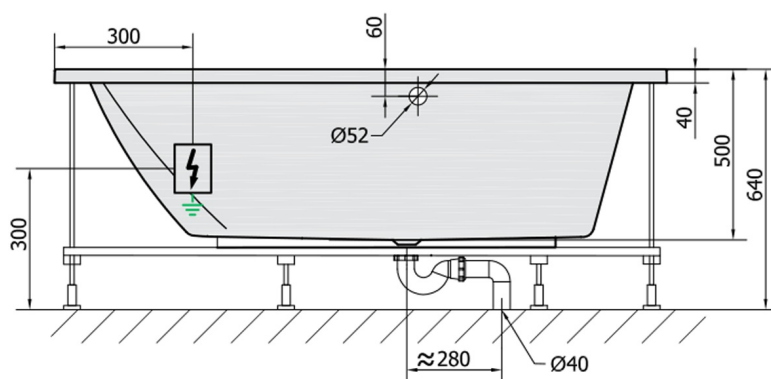

**TRIANG L Whirlpool Bath, 180x120x50cm, Active Hydro, chrome**

Order code: 19611.1010

**Size**

Length: 1800 mm  
 Width: 1200 mm  
 Height: 500 mm  
 Volume: 350 l

**Properties**

Colour: White  
 Material: Acrylate  
 Warranty: 2 years

**Technical sheet**

VOLUME 350L