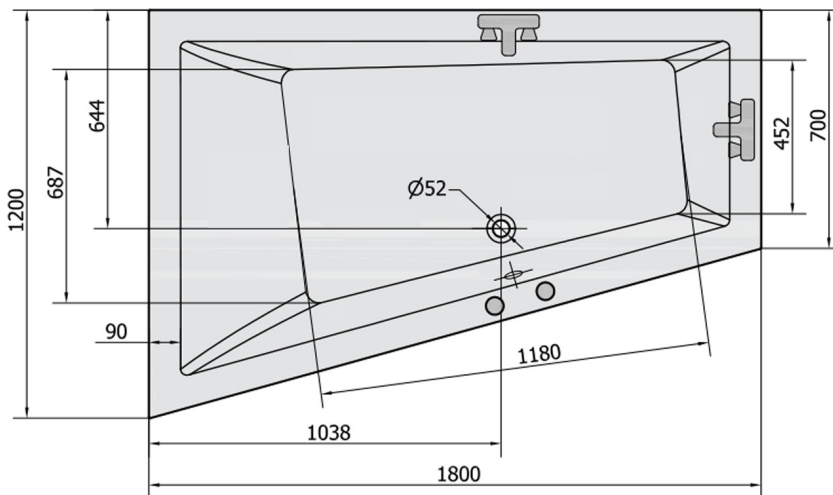

**TRIANG L Whirlpool Bath, 180x120x50cm, Active Hydro, chrome**

Order code: 19611.1010

**Size**

Length: 1800 mm  
 Width: 1200 mm  
 Height: 500 mm  
 Volume: 350 l

**Properties**

Colour: White  
 Material: Acrylate  
 Warranty: 2 years

**Technical sheet**

VOLUME 350L