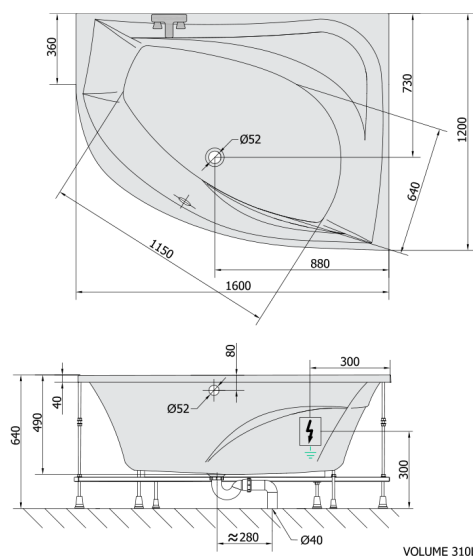

TANYA R Whirlpool Bath, 160x120x49cm, Active Hydro-Air, chrome

Order code: 66119.2010

Size

Length: 1600 mm
 Width: 1200 mm
 Height: 490 mm
 Volume: 310 l

Properties

Colour: White
 Material: Acrylate
 Warranty: 2 years

Technical sheet

Electric cable 3x2,5mm²
 Length 2m from the wall
 Elektrický kabel 3x2,5mm²
 Délka kabelu ze zdi 2m

Electrical Characteristic:
 Tension: 220-230V/50hz
 Max. power consumption: 1200W
 Electric protection: residual-current device 30mA