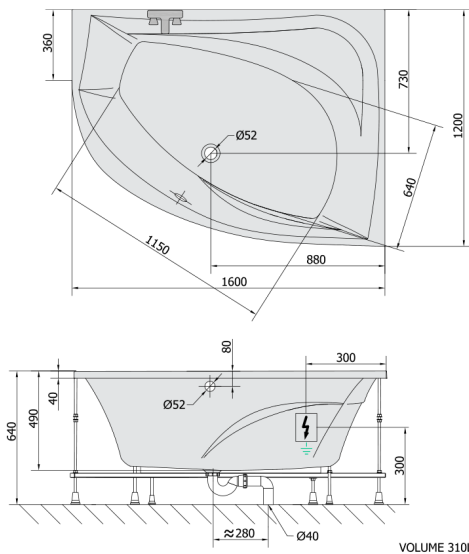

## TANYA R Whirlpool Bath, 160x120x49cm, Active Hydro, chrome

Order code: 66119.1010

### Size

Length: 1600 mm  
 Width: 1200 mm  
 Height: 490 mm  
 Volume: 310 l

## Technical sheet

Electric cable 3x2,5mm<sup>2</sup>  
 Length 2m from the wall  
 ⚡ Elektrický kabel 3x2,5mm<sup>2</sup>  
 Délka kabelu ze zdi 2m

Electrical Characteristic:  
 Tension: 220-230V/50hz  
 Max. power consumption: 1200W  
 Electric protection: residual-current device 30mA