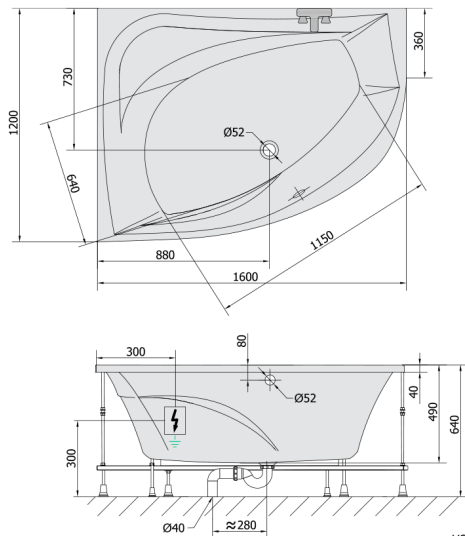

TANYA L Whirlpool Bath, 160x120x49cm, Highline Hydro-Air, chrome

Order code: 65119.6010

Size

Length: 1600 mm
 Width: 1200 mm
 Height: 490 mm
 Volume: 310 l

Properties

Colour: White
 Material: Acrylate
 Warranty: 2 years

Technical sheet

Electric cable 3x2,5mm²
 Length 2m from the wall
 Elektrický kabel 3x2,5mm²
 Délka kabelu ze zdi 2m

Electrical Characteristic:
 Tension: 220-230V/50hz
 Max. power consumption: 1200W
 Electric protection: residual-current device 30mA