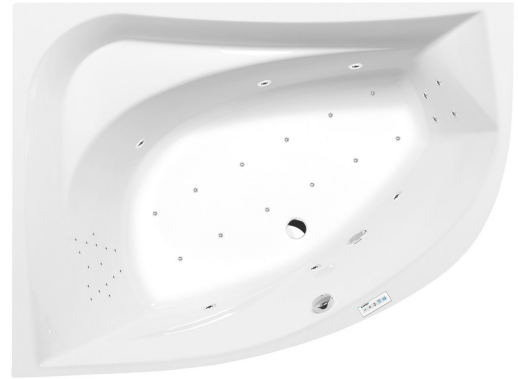

TANYA L Whirlpool Bath, 160x120x49cm, Highline Hydro-Air, chrome

Order code: 65119.6010

Size

Length: 1600 mm
 Width: 1200 mm
 Height: 490 mm
 Volume: 310 l

Properties

Colour: White
 Material: Acrylate
 Warranty: 2 years

Technical sheet

Electric cable 3x2,5mm²
 Length 2m from the wall
 Elektrický kabel 3x2,5mm²
 Délka kabelu ze zdi 2m

Electrical Characteristic:
 Tension: 220-230V/50hz
 Max. power consumption: 1200W
 Electric protection: residual-current device 30mA