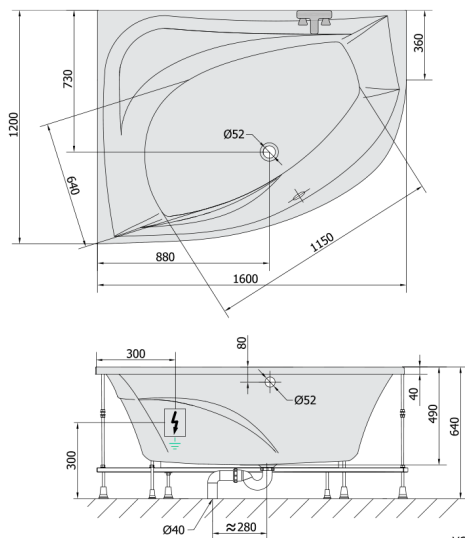

TANYA L Whirlpool Bath, 160x120x49cm, Highline Hydro, chrome

Order code: 65119.5010

Size

Length: 1600 mm
 Width: 1200 mm
 Height: 490 mm
 Volume: 310 l

Properties

Colour: White
 Material: Acrylate
 Warranty: 2 years

Technical sheet

VOLUME 310L

Electric cable 3x2,5mm²
 Length 2m from the wall
 Elektrický kabel 3x2,5mm²
 Délka kabelu ze zdi 2m

Electrical Characteristic:
 Tension: 220-230V/50hz
 Max. power consumption: 1200W
 Electric protection: residual-current device 30mA