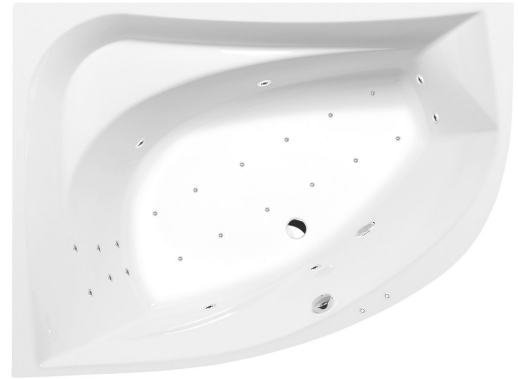

TANYA L Whirlpool Bath, 160x120x49cm, Attraction Hydro-Air, chrome

Order code: 65119.4010

Size

Length: 1600 mm
 Width: 1200 mm
 Height: 490 mm
 Volume: 310 l

Properties

Colour: White
 Material: Acrylate
 Warranty: 2 years

Technical sheet

VOLUME 310L

Electric cable 3x2,5mm²
 Length 2m from the wall
 Elektrický kabel 3x2,5mm²
 Délka kabelu ze zdi 2m

Electrical Characteristic:
 Tension: 220-230V/50hz
 Max. power consumption: 1200W
 Electric protection: residual-current device 30mA