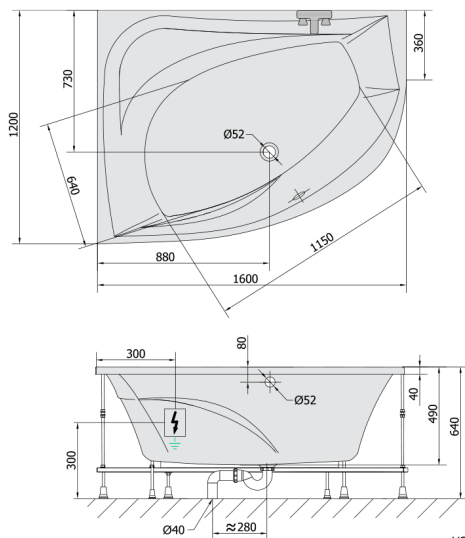

TANYA L Whirlpool Bath, 160x120x49cm, Attraction Hydro-Air, chrome

Order code: 65119.4010

Size

Length: 1600 mm
 Width: 1200 mm
 Height: 490 mm
 Volume: 310 l

Properties

Colour: White
 Material: Acrylate
 Warranty: 2 years

Technical sheet

VOLUME 310L

Electric cable 3x2,5mm²
 Length 2m from the wall
 Elektrický kabel 3x2,5mm²
 Délka kabelu ze zdi 2m

Electrical Characteristic:
 Tension: 220-230V/50hz
 Max. power consumption: 1200W
 Electric protection: residual-current device 30mA