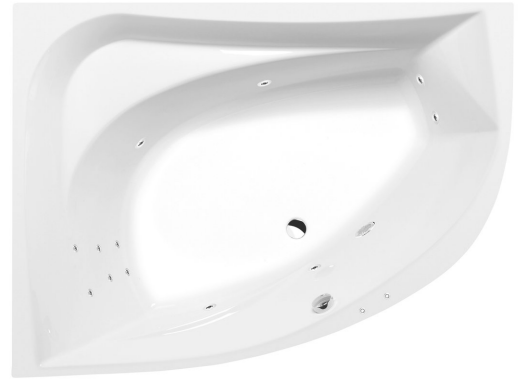

TANYA L Whirlpool Bath, 160x120x49cm, Attraction Hydro, chrome

Order code: 65119.3010

Size

Length: 1600 mm
 Width: 1200 mm
 Height: 490 mm
 Volume: 310 l

Properties

Colour: White
 Material: Acrylate
 Warranty: 2 years

Technical sheet

VOLUME 310L

Electric cable 3x2,5mm²
 Length 2m from the wall
 Elektrický kabel 3x2,5mm²
 Délka kabelu ze zdi 2m

Electrical Characteristic:
 Tension: 220-230V/50hz
 Max. power consumption: 1200W
 Electric protection: residual-current device 30mA