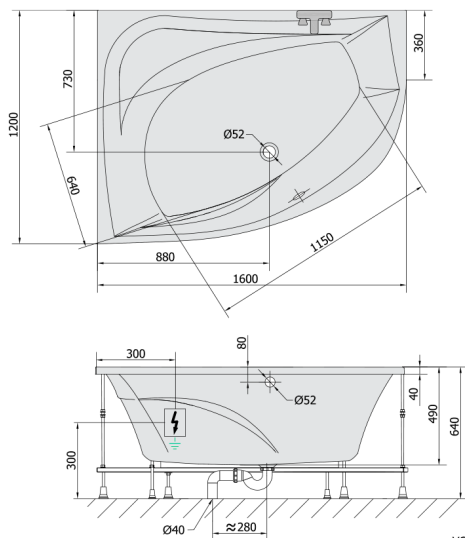

TANYA L Whirlpool Bath, 160x120x49cm, Attraction Hydro, chrome

Order code: 65119.3010

Size

Length: 1600 mm
 Width: 1200 mm
 Height: 490 mm
 Volume: 310 l

Properties

Colour: White
 Material: Acrylate
 Warranty: 2 years

Technical sheet

VOLUME 310L

Electric cable 3x2,5mm²
 Length 2m from the wall
 Elektrický kabel 3x2,5mm²
 Délka kabelu ze zdi 2m

Electrical Characteristic:
 Tension: 220-230V/50hz
 Max. power consumption: 1200W
 Electric protection: residual-current device 30mA