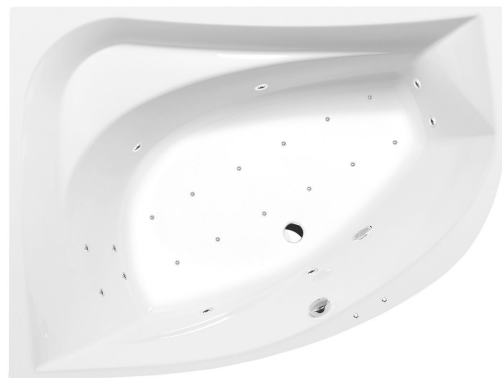

TANYA L Whirlpool Bath, 160x120x49cm, Active Hydro-Air, chrome

Order code: 65119.2010

Size

Length: 1600 mm
 Width: 1200 mm
 Height: 490 mm
 Volume: 310 l

Properties

Colour: White
 Material: Acrylate
 Warranty: 2 years

Technical sheet

VOLUME 310L

Electric cable 3x2,5mm²
 Length 2m from the wall
 Elektrický kabel 3x2,5mm²
 Délka kabelu ze zdi 2m

Electrical Characteristic:
 Tension: 220-230V/50hz
 Max. power consumption: 1200W
 Electric protection: residual-current device 30mA