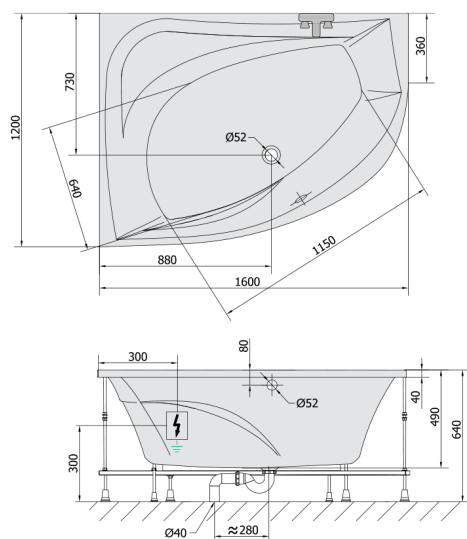

TANYA L Whirlpool Bath, 160x120x49cm, Active Hydro-Air, chrome

Order code: 65119.2010

Size

Length: 1600 mm
 Width: 1200 mm
 Height: 490 mm
 Volume: 310 l

Properties

Colour: White
 Material: Acrylate
 Warranty: 2 years

Technical sheet

VOLUME 310L

Electric cable 3x2,5mm²
 Length 2m from the wall
 Elektrický kabel 3x2,5mm²
 Délka kabelu ze zdi 2m

Electrical Characteristic:
 Tension: 220-230V/50hz
 Max. power consumption: 1200W
 Electric protection: residual-current device 30mA