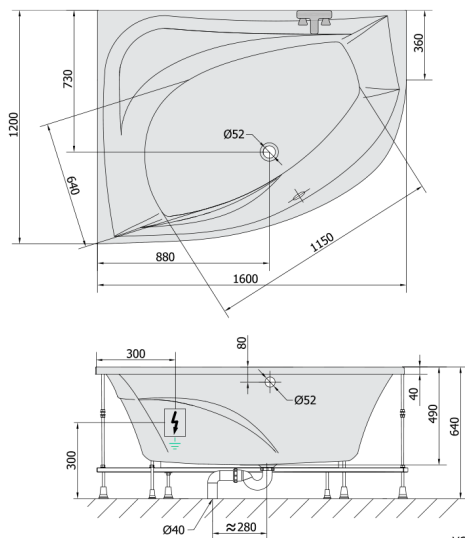

## TANYA L Whirlpool Bath, 160x120x49cm, Active Hydro, chrome

Order code: 65119.1010

### Size

Length: 1600 mm  
 Width: 1200 mm  
 Height: 490 mm  
 Volume: 310 l

## Technical sheet

VOLUME 310L

Electric cable 3x2,5mm<sup>2</sup>  
 Length 2m from the wall  
 Elektrický kabel 3x2,5mm<sup>2</sup>  
 Délka kabelu ze zdi 2m

Electrical Characteristic:  
 Tension: 220-230V/50hz  
 Max. power consumption: 1200W  
 Electric protection: residual-current device 30mA