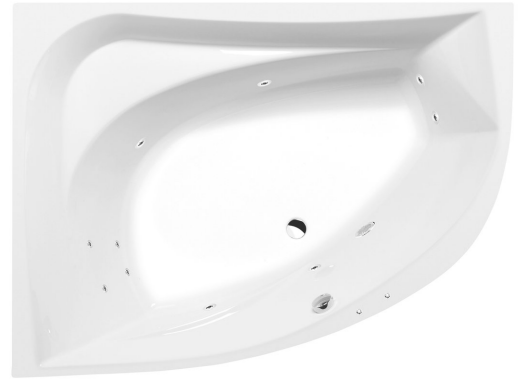

## TANYA L Whirlpool Bath, 160x120x49cm, Active Hydro, chrome

Order code: 65119.1010

### Size

Length: 1600 mm  
 Width: 1200 mm  
 Height: 490 mm  
 Volume: 310 l

### Properties

Colour: White  
 Material: Acrylate  
 Warranty: 2 years