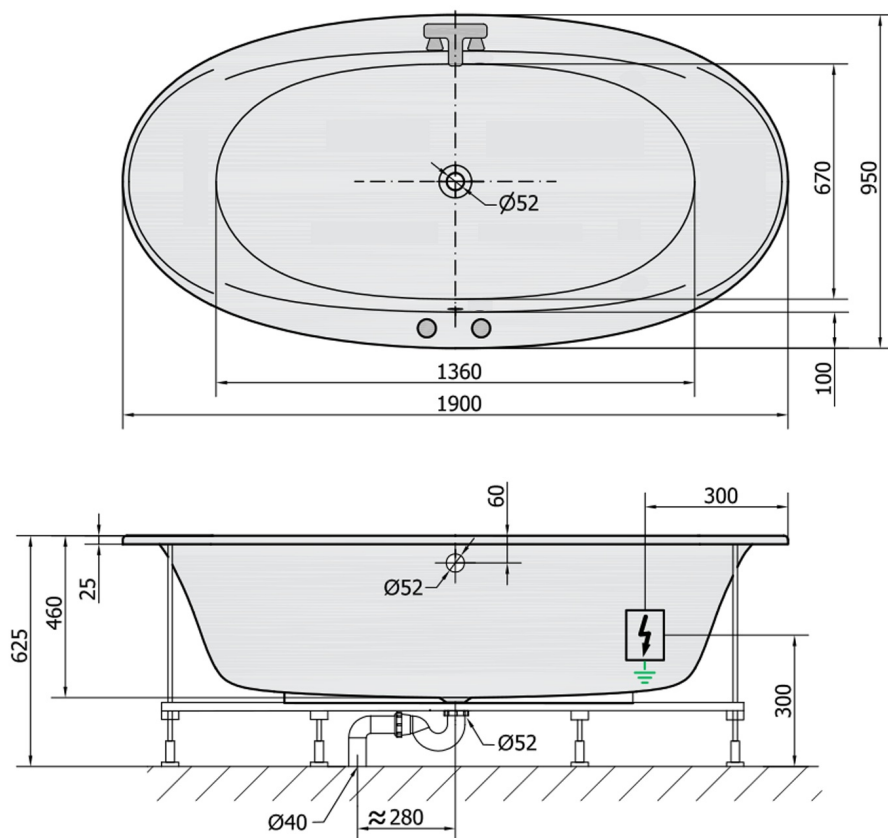

STADIUM Whirlpool Bath, 190x95x46cm, Highline Hydro, chrome

Order code: 82111.5010

Size

Length: 1900 mm
 Width: 950 mm
 Height: 460 mm
 Volume: 308 l

Properties

Colour: White
 Material: Acrylate
 Warranty: 2 years

Technical sheet

VOLUME 308L