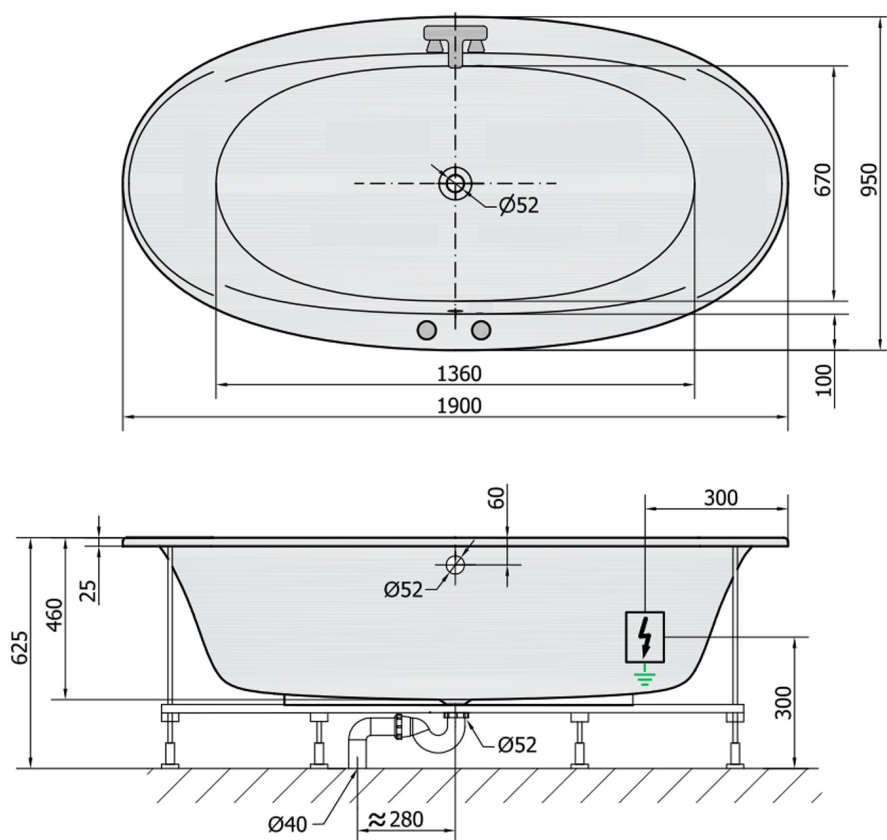

STADIUM Whirlpool Bath, 190x95x46cm, Attraction Hydro, chrome

Order code: 82111.3010

Size

Length: 1900 mm
 Width: 950 mm
 Height: 460 mm
 Volume: 308 l

Properties

Colour: White
 Material: Acrylate
 Warranty: 2 years

Technical sheet

VOLUME 308L