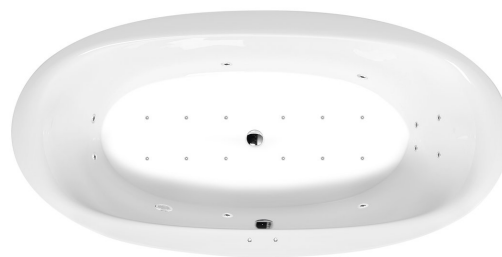

STADIUM Whirlpool Bath, 190x95x46cm, Active Hydro-Air, chrome

Order code: 82111.2010

Size

Length: 1900 mm
 Width: 950 mm
 Height: 460 mm
 Volume: 308 l

Properties

Colour: White
 Material: Acrylate
 Warranty: 2 years

Technical sheet

VOLUME 308L