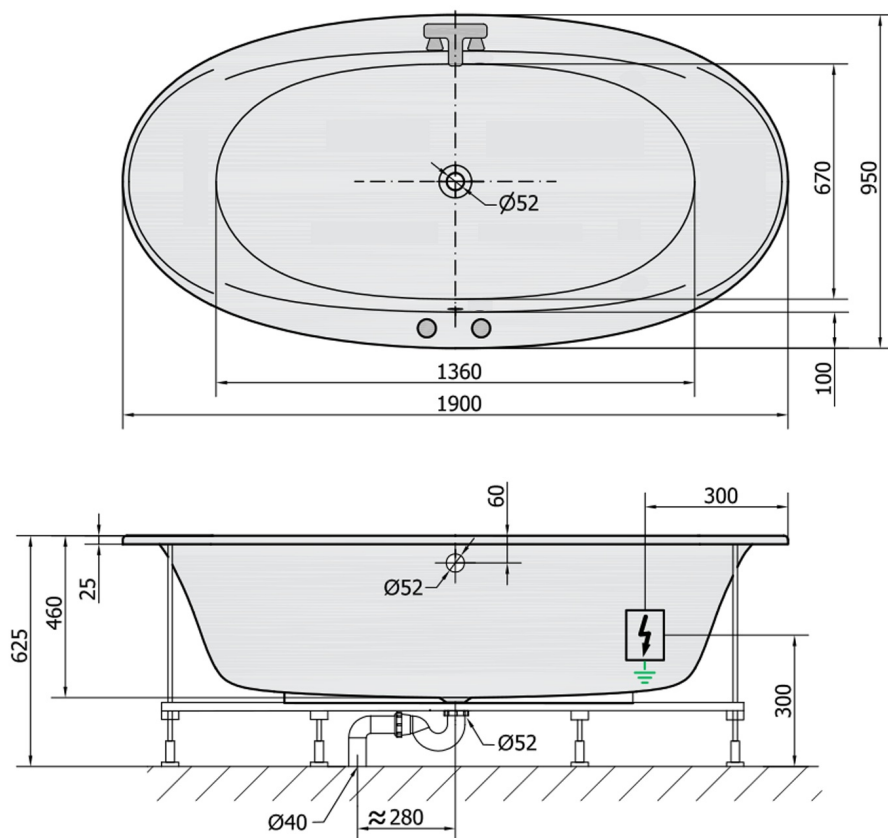

STADIUM Whirlpool Bath, 190x95x46cm, Active Hydro-Air, chrome

Order code: 82111.2010

Size

Length: 1900 mm
 Width: 950 mm
 Height: 460 mm
 Volume: 308 l

Properties

Colour: White
 Material: Acrylate
 Warranty: 2 years

Technical sheet

VOLUME 308L