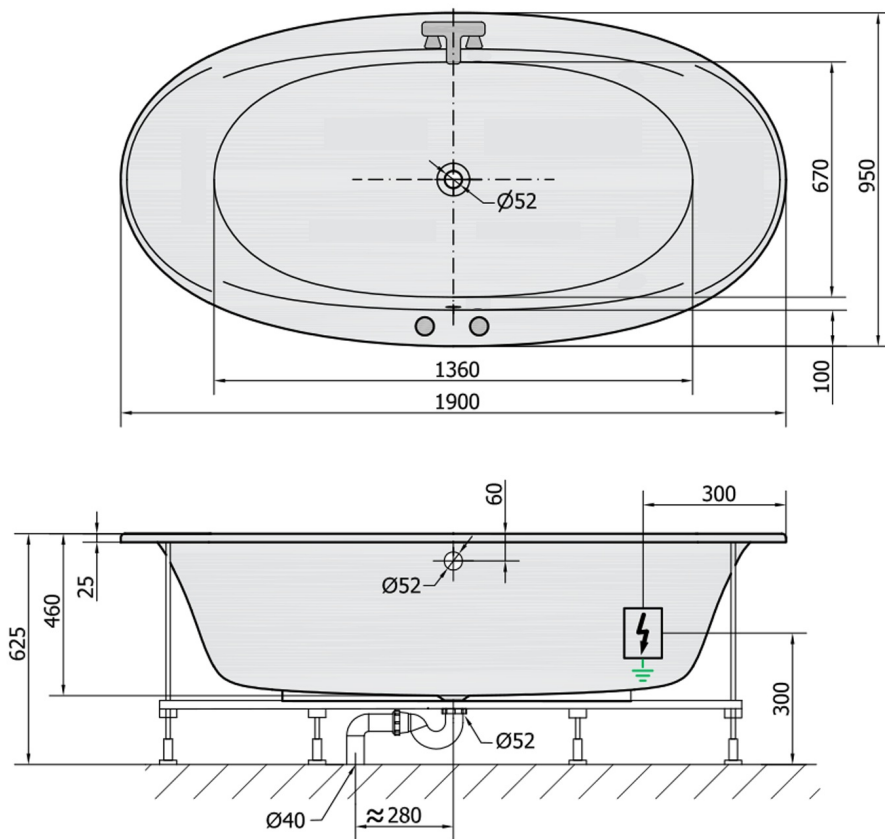

**STADIUM Whirlpool Bath, 190x95x46cm, Active Hydro, chrome**

**Order code:** 82111.1010

**Size**

Length: 1900 mm  
 Width: 950 mm  
 Height: 460 mm  
 Volume: 308 l

**Properties**

Colour: White  
 Material: Acrylate  
 Warranty: 2 years

**Technical sheet**

VOLUME 308L