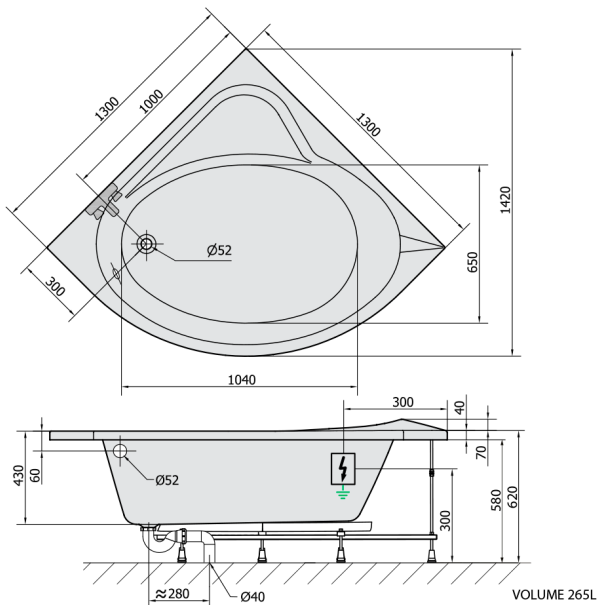

SIRIUS Whirlpool Bath, 130x130x43cm, Highline Hydro-Air, chrome

Order code: 49111.6010

Size

Length: 1300 mm
 Width: 1300 mm
 Height: 430 mm
 Volume: 265 l

Properties

Colour: White
 Material: Acrylate
 Warranty: 2 years

Technical sheet

Electric cable 3x2,5mm²
 Length 2m from the wall
 Elektrický kabel 3x2,5mm²
 Délka kabelu ze zdi 2m

Electrical Characteristic:
 Tension: 220-230V/50hz
 Max. power consumption: 1200W
 Electric protection: residual-current device 30mA