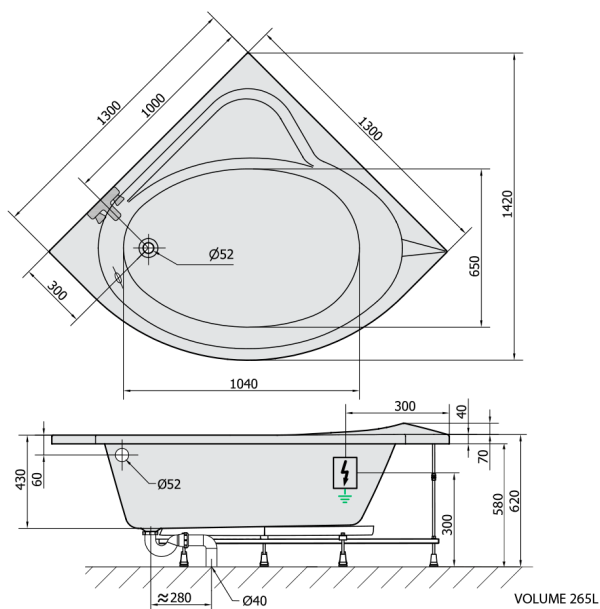

## SIRIUS Whirlpool Bath, 130x130x43cm, Attraction Hydro, chrome

Order code: 49111.3010

### Size

Length: 1300 mm  
 Width: 1300 mm  
 Height: 430 mm  
 Volume: 265 l

## Technical sheet

Electric cable 3x2,5mm<sup>2</sup>  
 Length 2m from the wall  
 Elektrický kabel 3x2,5mm<sup>2</sup>  
 Délka kabelu ze zdi 2m

Electrical Characteristic:  
 Tension: 220-230V/50hz  
 Max. power consumption: 1200W  
 Electric protection: residual-current device 30mA