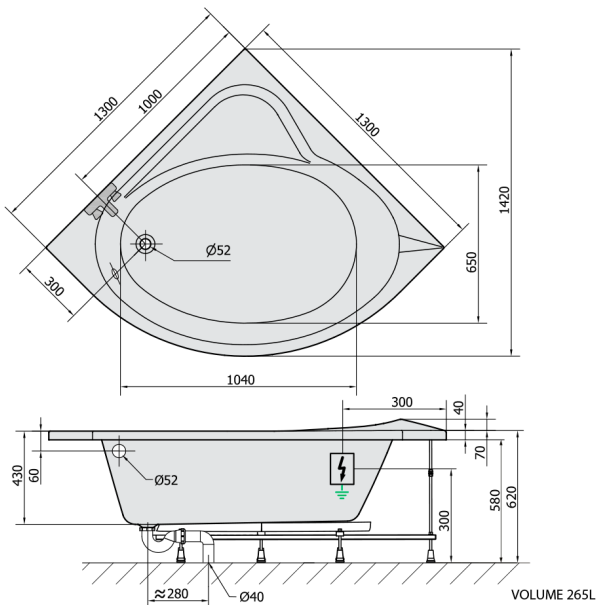

## SIRIUS Whirlpool Bath, 130x130x43cm, Active Hydro, chrome

Order code: 49111.1010

### Size

Length: 1300 mm  
Width: 1300 mm  
Height: 430 mm  
Volume: 265 l

## Technical sheet

Electric cable 3x2,5mm<sup>2</sup>  
Length 2m from the wall  
Elektrický kabel 3x2,5mm<sup>2</sup>  
Délka kabelu ze zdi 2m

Electrical Characteristic:  
Tension: 220-230V/50hz  
Max. power consumption: 1200W  
Electric protection: residual-current device 30mA