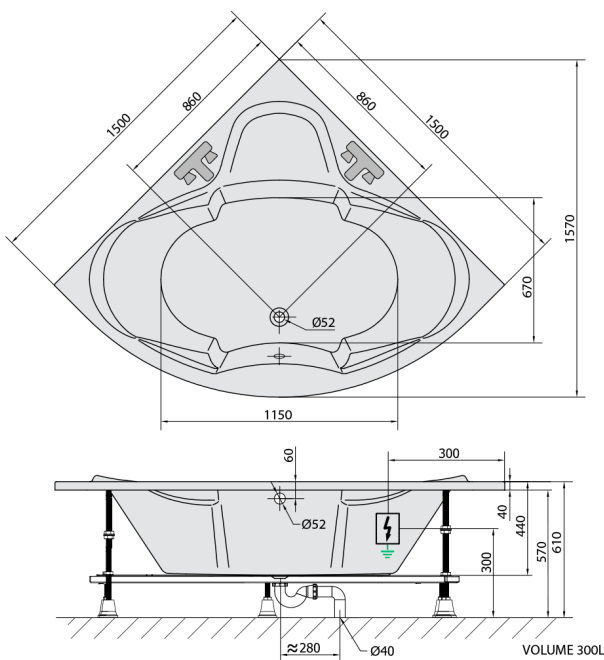

SIMONA Whirlpool Bath, 150x150x44cm, Highline Hydro, chrome

Order code: 94111.5010

Size

Length: 1500 mm
 Width: 1500 mm
 Height: 440 mm
 Volume: 300 l

Properties

Colour: White
 Material: Acrylate
 Warranty: 2 years

Technical sheet

Electric cable 3x2,5mm²
 Length 2m from the wall
 Elektrický kabel 3x2,5mm²
 Délka kabelu ze zdi 2m

Electrical Characteristic:
 Tension: 220-230V/50hz
 Max. power consumption: 1200W
 Electric protection: residual-current device 30mA