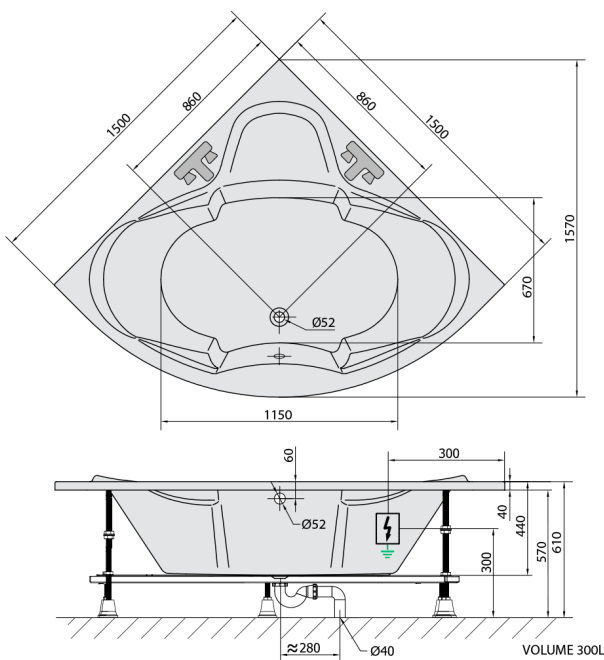

SIMONA Whirlpool Bath, 150x150x44cm, Attraction Hydro-Air, chrome

Order code: 94111.4010

Size

Length: 1500 mm
 Width: 1500 mm
 Height: 440 mm
 Volume: 300 l

Properties

Colour: White
 Material: Acrylate
 Warranty: 2 years

Technical sheet

Electric cable 3x2,5mm²
 Length 2m from the wall

 Elektrický kabel 3x2,5mm²
 Délka kabelu ze zdi 2m

Electrical Characteristic:
 Tension: 220-230V/50hz
 Max. power consumption: 1200W
 Electric protection: residual-current device 30mA