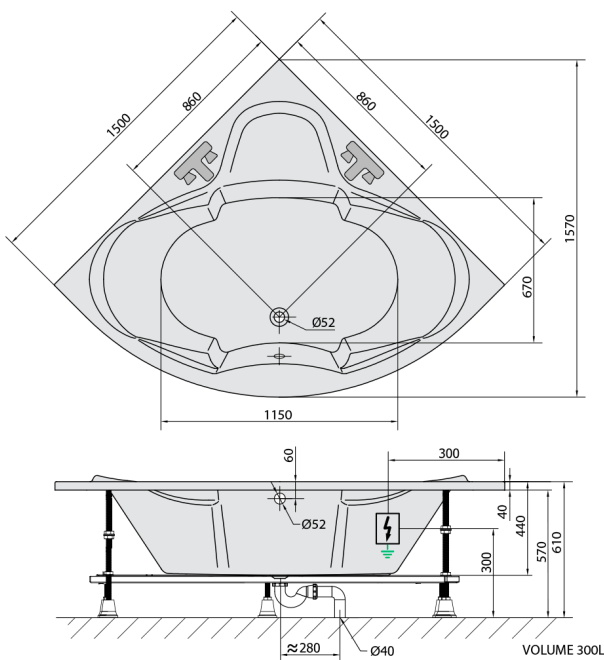

## SIMONA Whirlpool Bath, 150x150x44cm, Attraction Hydro, chrome

**Order code:** 94111.3010

### Size

Length: 1500 mm  
 Width: 1500 mm  
 Height: 440 mm  
 Volume: 300 l

## Technical sheet

Electric cable 3x2,5mm<sup>2</sup>  
 Length 2m from the wall  
 Elektrický kabel 3x2,5mm<sup>2</sup>  
 Délka kabelu ze zdi 2m

Electrical Characteristic:  
 Tension: 220-230V/50hz  
 Max. power consumption: 1200W  
 Electric protection: residual-current device 30mA